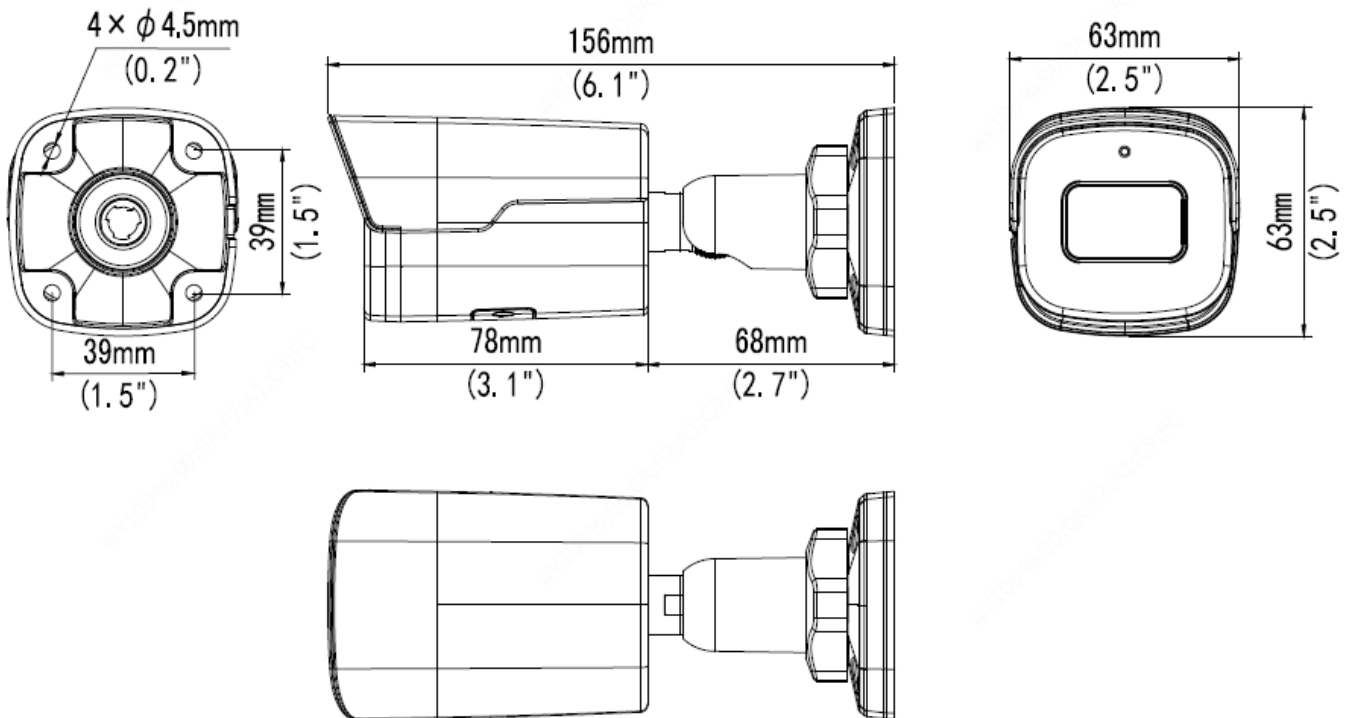

## Key Features

- High quality image with 4MP, 1/2.7" CMOS sensor
- 4MP (2688\*1520)@ 30/25fps; 4MP (2560\*1440)@ 30/25fps; 3MP (2304\*1296) @30/25fps; 2MP (1920\*1080) @30/25fps;
- Ultra 265, H.265, H.264, MJPEG
- Smart intrusion prevention, include cross line, intrusion, enter area, leave area detection
- Based on target classification, smart intrusion prevention significantly reduce false alarm caused by leaves, birds and lights etc., accurately focus on human and, motor vehicle and non-motor vehicle
- Intelligent face capture
- Intelligent People Flow Counting and Crowd Density Monitoring
- LightHunter technology ensures ultra-high image quality in low illumination environment
- 120dB true WDR technology enables clear image in strong light scene
- Support 9:16 Corridor Mode
- Built-in Mic
- Smart IR, up to 50m (164ft) IR distance
- Supports 256 G Micro SD card
- IP67 protection
- Support PoE power supply

Environment	CE-RoHS (2011/65/EU;(EU)2015/863); WEEE (2012/19/EU); Reach (Regulation (EC) No 1907/2006)
Protection	IP67 (IEC 60529:1989+AMD1:1999+AMD2:2013)
<b>General</b>	
Power	DC 12V±25%, PoE (IEEE 802.3af)
	Power consumption: Max 4.0W
Power Interface	∅ 5.5mm coaxial power plug
Dimensions (L × W × H)	155.9 × 63.1 × 62.7mm (6.1" × 2.5" × 2.5")
Weight	0.42kg (0.93lb)
Material	Metal
Working Environment	-30°C ~ 60°C (-22°F ~ 140°F), Humidity: ≤95% RH (non-condensing)
Storage Environment	-30°C ~ 60°C (-22°F ~ 140°F), Humidity: ≤95% RH (non-condensing)
Surge Protection	4KV
Reset Button	Supported

## Dimensions